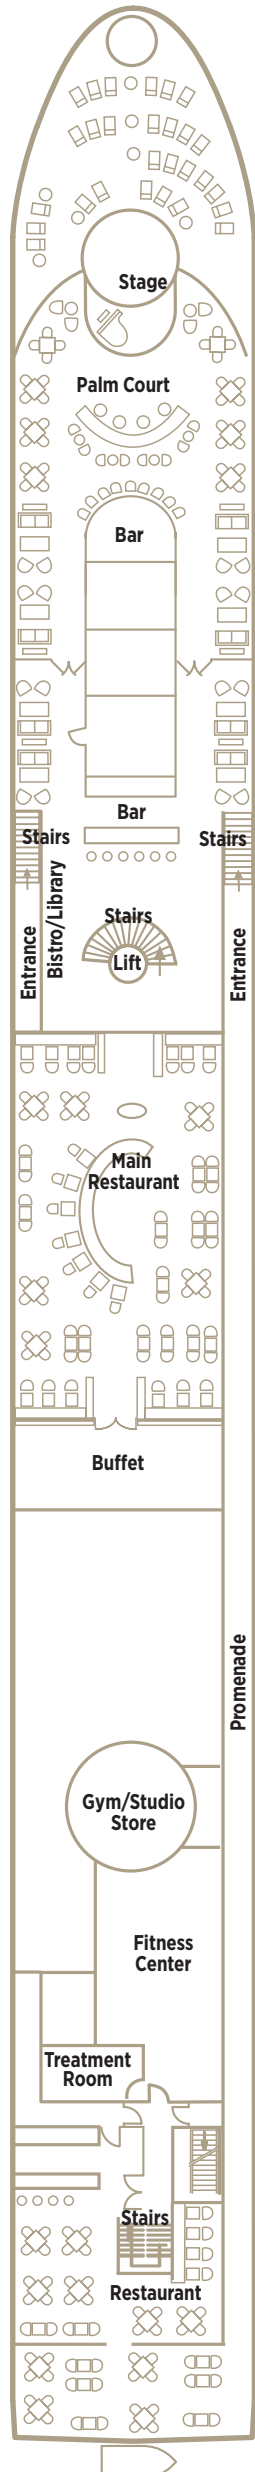

CRYSTAL DEBUSSY
CRYSTAL RAVEL

CS

Two Bedroom Crystal Suite | 750 sq. ft. / 69.5 sq. m.

S1 S2

Suite | 250 sq. ft. / 23.25 sq. m.

S3 S4

Suite | 220 sq. ft. / 20.5 sq. m.

Note: third berth available in S1, S2 and S3 only, based on availability and capacity

✕ Connecting rooms

DECK 4

DECK 3

DECK 2

DECK 1

**CRYSTAL BACH
CRYSTAL MAHLER**

CS

Two Bedroom Crystal Suite | 750 sq. ft. / 69.5 sq. m.

S1 S2

Suite | 250 sq. ft. / 23.25 sq. m.

S3 S4

Suite | 220 sq. ft. / 20.5 sq. m.

Note: third berth available in S1, S2 and S3 only, based on availability and capacity

✚ Connecting rooms

DECK 4

DECK 3

Suite | 215 sq. ft. / 20 sq. m.

S3 S4

Suite | 203 sq. ft. / 18.8 sq. m.

Note: third berth available in all categories, based on availability and capacity

Connecting rooms

DECK 4

DECK 3

DECK 2