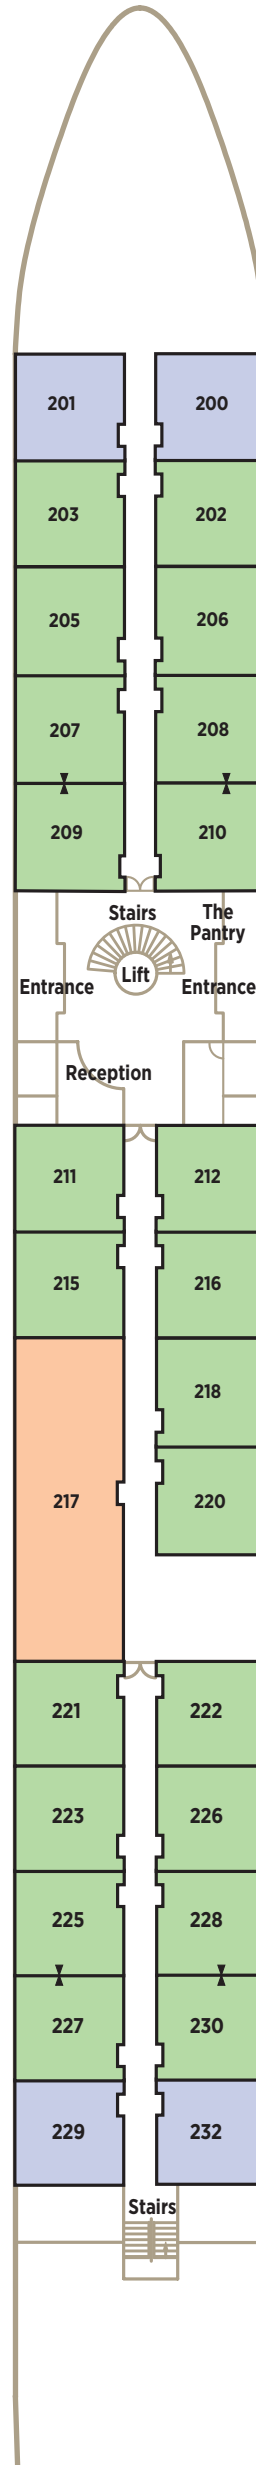

CRYSTAL DEBUSSY
CRYSTAL RAVEL

CS

Two Bedroom Crystal Suite | 750 sq. ft. / 69.5 sq. m.

S1 S2

Suite | 250 sq. ft. / 23.25 sq. m.

S3 S4

Suite | 220 sq. ft. / 20.5 sq. m.

Note: third berth available in S1, S2 and S3 only, based on availability and capacity

✕ Connecting rooms

DECK 4

DECK 3

DECK 2

DECK 1

**CRYSTAL BACH
CRYSTAL MAHLER**

CS

Two Bedroom Crystal Suite | 750 sq. ft. / 69.5 sq. m.

S1 S2

Suite | 250 sq. ft. / 23.25 sq. m.

S3 S4

Suite | 220 sq. ft. / 20.5 sq. m.

Note: third berth available in S1, S2 and S3 only, based on availability and capacity

✚ Connecting rooms

DECK 4

DECK 3

Suite | 215 sq. ft. / 20 sq. m.

S3 S4

Suite | 203 sq. ft. / 18.8 sq. m.

Note: third berth available in all categories, based on availability and capacity

Connecting rooms

DECK 4

DECK 3

DECK 2