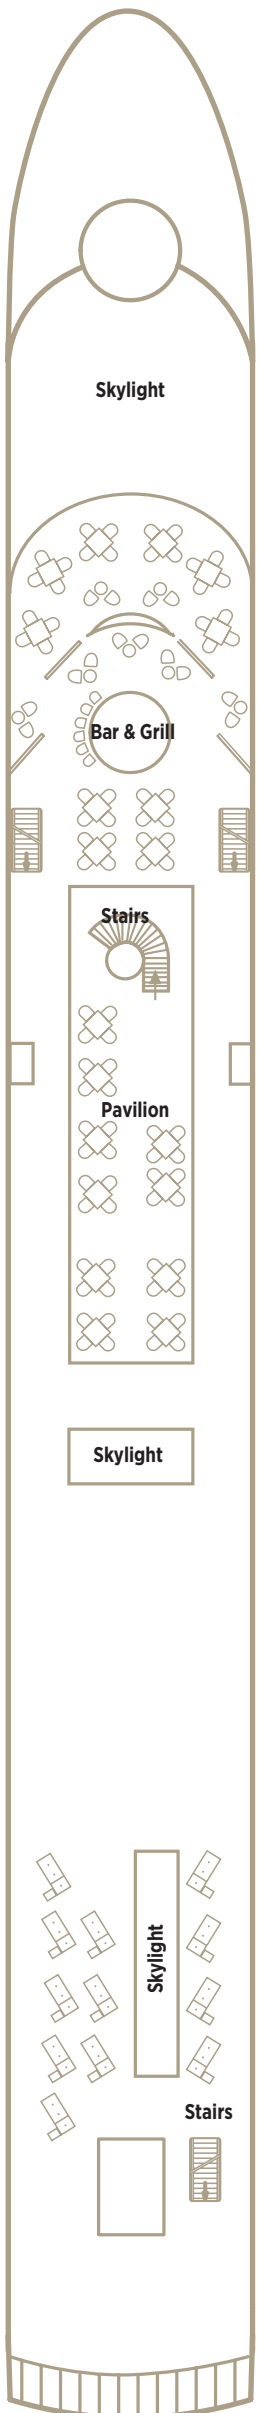

CRYSTAL DEBUSSY
CRYSTAL RAVEL

CS

Two Bedroom Crystal Suite | 750 sq. ft. / 69.5 sq. m.

S1 S2

Suite | 250 sq. ft. / 23.25 sq. m.

S3 S4

Suite | 220 sq. ft. / 20.5 sq. m.

Note: third berth available in S1, S2 and S3 only, based on availability and capacity

✕ Connecting rooms

DECK 4

DECK 3

DECK 2

DECK 1

**CRYSTAL BACH
CRYSTAL MAHLER**

CS

Two Bedroom Crystal Suite | 750 sq. ft. / 69.5 sq. m.

S1 S2

Suite | 250 sq. ft. / 23.25 sq. m.

S3 S4

Suite | 220 sq. ft. / 20.5 sq. m.

Note: third berth available in S1, S2 and S3 only, based on availability and capacity

✚ Connecting rooms

DECK 4

DECK 3