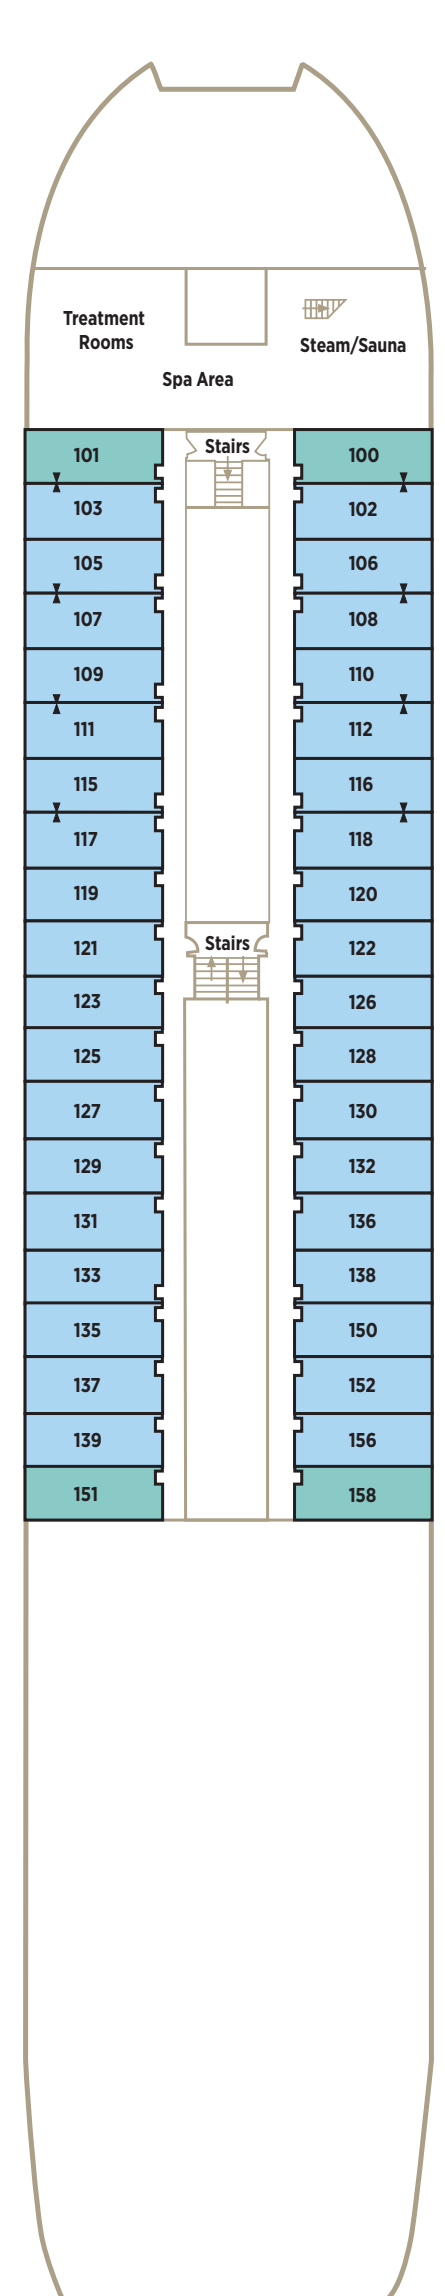

CRYSTAL DEBUSSY
CRYSTAL RAVEL

CS

Two Bedroom Crystal Suite | 750 sq. ft. / 69.5 sq. m.

S1 S2

Suite | 250 sq. ft. / 23.25 sq. m.

S3 S4

Suite | 220 sq. ft. / 20.5 sq. m.

Note: third berth available in S1, S2 and S3 only, based on availability and capacity

✕ Connecting rooms

DECK 4

DECK 3

DECK 2

DECK 1

**CRYSTAL BACH
CRYSTAL MAHLER**

CS

Two Bedroom Crystal Suite | 750 sq. ft. / 69.5 sq. m.

S1 S2

Suite | 250 sq. ft. / 23.25 sq. m.

S3 S4

Suite | 220 sq. ft. / 20.5 sq. m.

Note: third berth available in S1, S2 and S3 only, based on availability and capacity

✚ Connecting rooms

DECK 4

DECK 3

Suite | 215 sq. ft. / 20 sq. m.

S3 S4

Suite | 203 sq. ft. / 18.8 sq. m.

Note: third berth available in all categories, based on availability and capacity

Connecting rooms

DECK 4

DECK 3

DECK 2