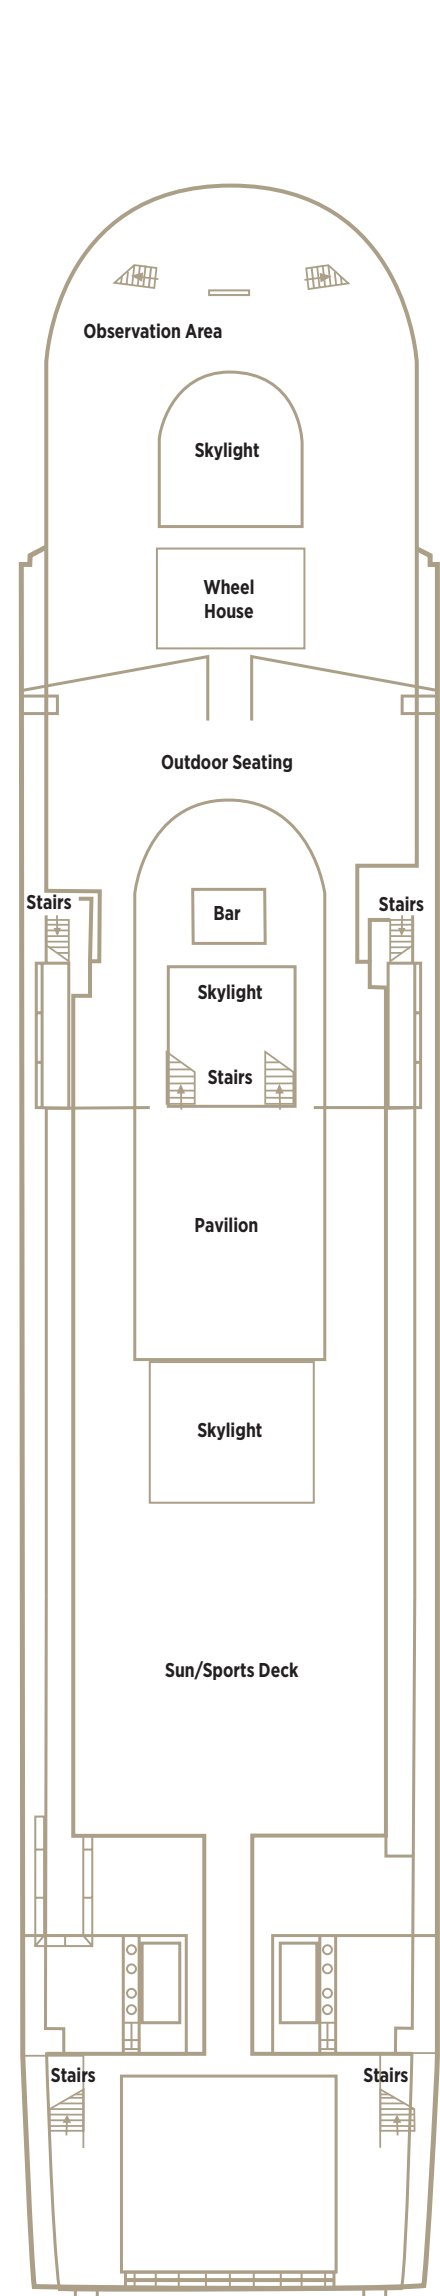

CRYSTAL DEBUSSY
CRYSTAL RAVEL

CS

Two Bedroom Crystal Suite | 750 sq. ft. / 69.5 sq. m.

S1 S2

Suite | 250 sq. ft. / 23.25 sq. m.

S3 S4

Suite | 220 sq. ft. / 20.5 sq. m.

Note: third berth available in S1, S2 and S3 only, based on availability and capacity

S1 S2

Suite | 250 sq. ft. / 23.25 sq. m.

S3 S4

Suite | 220 sq. ft. / 20.5 sq. m.

Note: third berth available in S1, S2 and S3 only, based on availability and capacity

✚ Connecting rooms

DECK 4

DECK 3

DECK 2

DECK 1

CRYSTAL MOZART

CS

Two Bedroom Crystal Suite | 860 sq. ft. / 79.8 sq. m.

PH

Penthouse | 322 sq. ft. / 30 sq. m.

S1 S2

Suite | 215 sq. ft. / 20 sq. m.

S3 S4

Suite | 203 sq. ft. / 18.8 sq. m.

Note: third berth available in all categories, based on availability and capacity

Connecting rooms

DECK 4

DECK 3

DECK 2