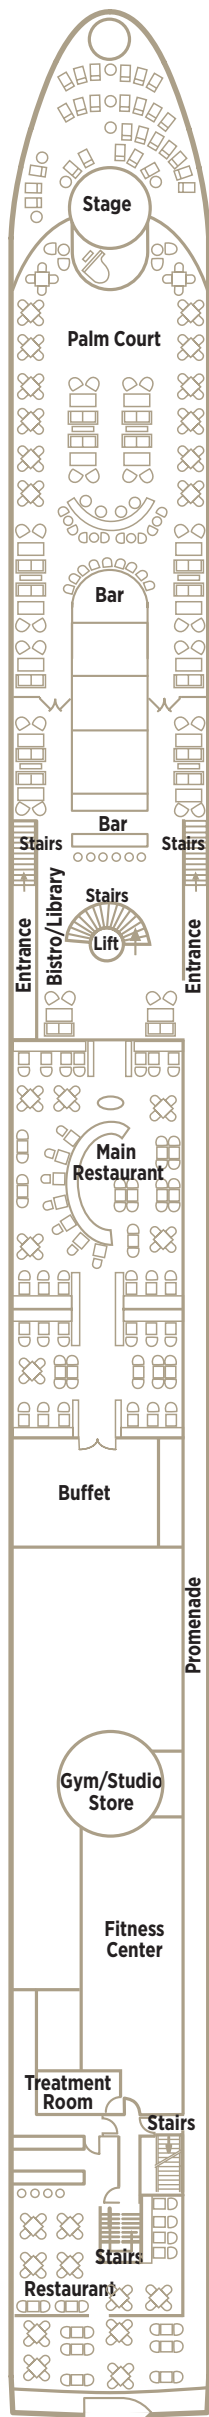

CRYSTAL DEBUSSY
CRYSTAL RAVEL

CS

Two Bedroom Crystal Suite | 750 sq. ft. / 69.5 sq. m.

S1 S2

Suite | 250 sq. ft. / 23.25 sq. m.

S3 S4

Suite | 220 sq. ft. / 20.5 sq. m.

Note: third berth available in S1, S2 and S3 only, based on availability and capacity

✕ Connecting rooms

DECK 4

DECK 3

DECK 2

DECK 1

**CRYSTAL BACH
CRYSTAL MAHLER**

CS

Two Bedroom Crystal Suite | 750 sq. ft. / 69.5 sq. m.

S1 S2

Suite | 250 sq. ft. / 23.25 sq. m.

S3 S4

Suite | 220 sq. ft. / 20.5 sq. m.

Note: third berth available in S1, S2 and S3 only, based on availability and capacity

✚ Connecting rooms

DECK 4

DECK 3

Suite | 215 sq. ft. / 20 sq. m.

S3 S4

Suite | 203 sq. ft. / 18.8 sq. m.

Note: third berth available in all categories, based on availability and capacity

Connecting rooms

DECK 4

DECK 3

DECK 2