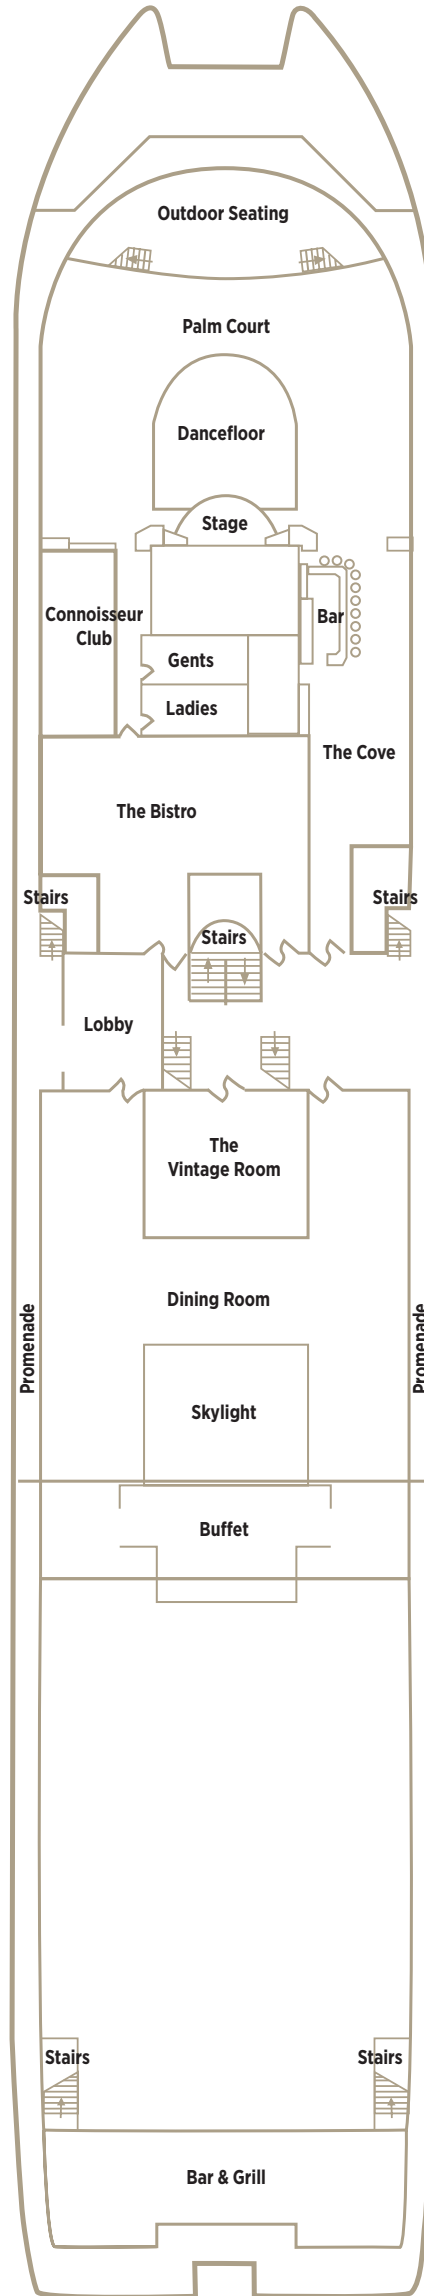

CRYSTAL DEBUSSY
CRYSTAL RAVEL

CS

Two Bedroom Crystal Suite | 750 sq. ft. / 69.5 sq. m.

S1 S2

Suite | 250 sq. ft. / 23.25 sq. m.

S3 S4

Suite | 220 sq. ft. / 20.5 sq. m.

Note: third berth available in S1, S2 and S3 only, based on availability and capacity

S1 S2

Suite | 250 sq. ft. / 23.25 sq. m.

S3 S4

Suite | 220 sq. ft. / 20.5 sq. m.

Note: third berth available in S1, S2 and S3 only, based on availability and capacity

✚ Connecting rooms

DECK 4

DECK 3

DECK 2

DECK 1

CRYSTAL MOZART

CS

Two Bedroom Crystal Suite | 860 sq. ft. / 79.8 sq. m.

PH

Penthouse | 322 sq. ft. / 30 sq. m.

S1 S2

Suite | 215 sq. ft. / 20 sq. m.

S3 S4

Suite | 203 sq. ft. / 18.8 sq. m.

Note: third berth available in all categories, based on availability and capacity

Connecting rooms

DECK 4

DECK 3

DECK 2