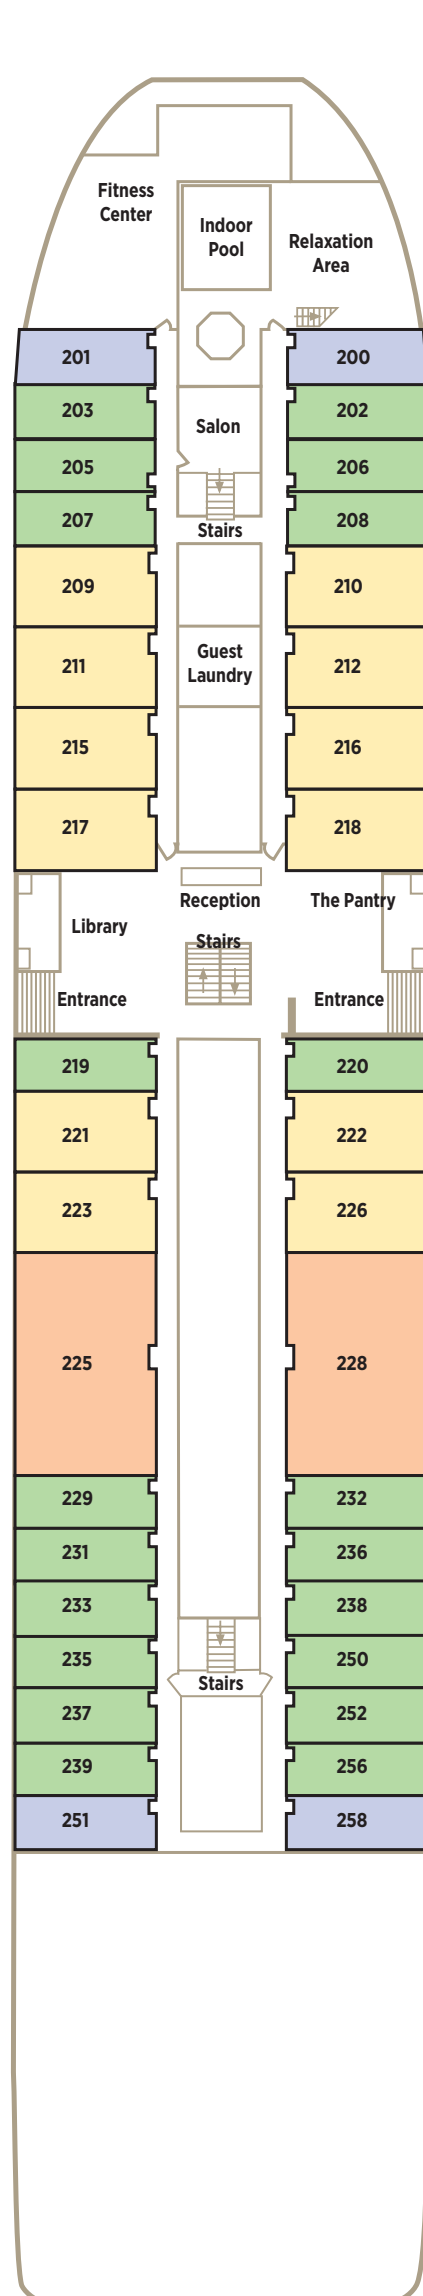

CRYSTAL DEBUSSY
CRYSTAL RAVEL

CS

Two Bedroom Crystal Suite | 750 sq. ft. / 69.5 sq. m.

S1 S2

Suite | 250 sq. ft. / 23.25 sq. m.

S3 S4

Suite | 220 sq. ft. / 20.5 sq. m.

Note: third berth available in S1, S2 and S3 only, based on availability and capacity

✕ Connecting rooms

DECK 4

DECK 3

DECK 2

DECK 1

**CRYSTAL BACH
CRYSTAL MAHLER**

CS

Two Bedroom Crystal Suite | 750 sq. ft. / 69.5 sq. m.

S1 S2

Suite | 250 sq. ft. / 23.25 sq. m.

S3 S4

Suite | 220 sq. ft. / 20.5 sq. m.

Note: third berth available in S1, S2 and S3 only, based on availability and capacity

✚ Connecting rooms

DECK 4

DECK 3

Suite | 215 sq. ft. / 20 sq. m.

S3 S4

Suite | 203 sq. ft. / 18.8 sq. m.

Note: third berth available in all categories, based on availability and capacity

Connecting rooms

DECK 4

DECK 3

DECK 2